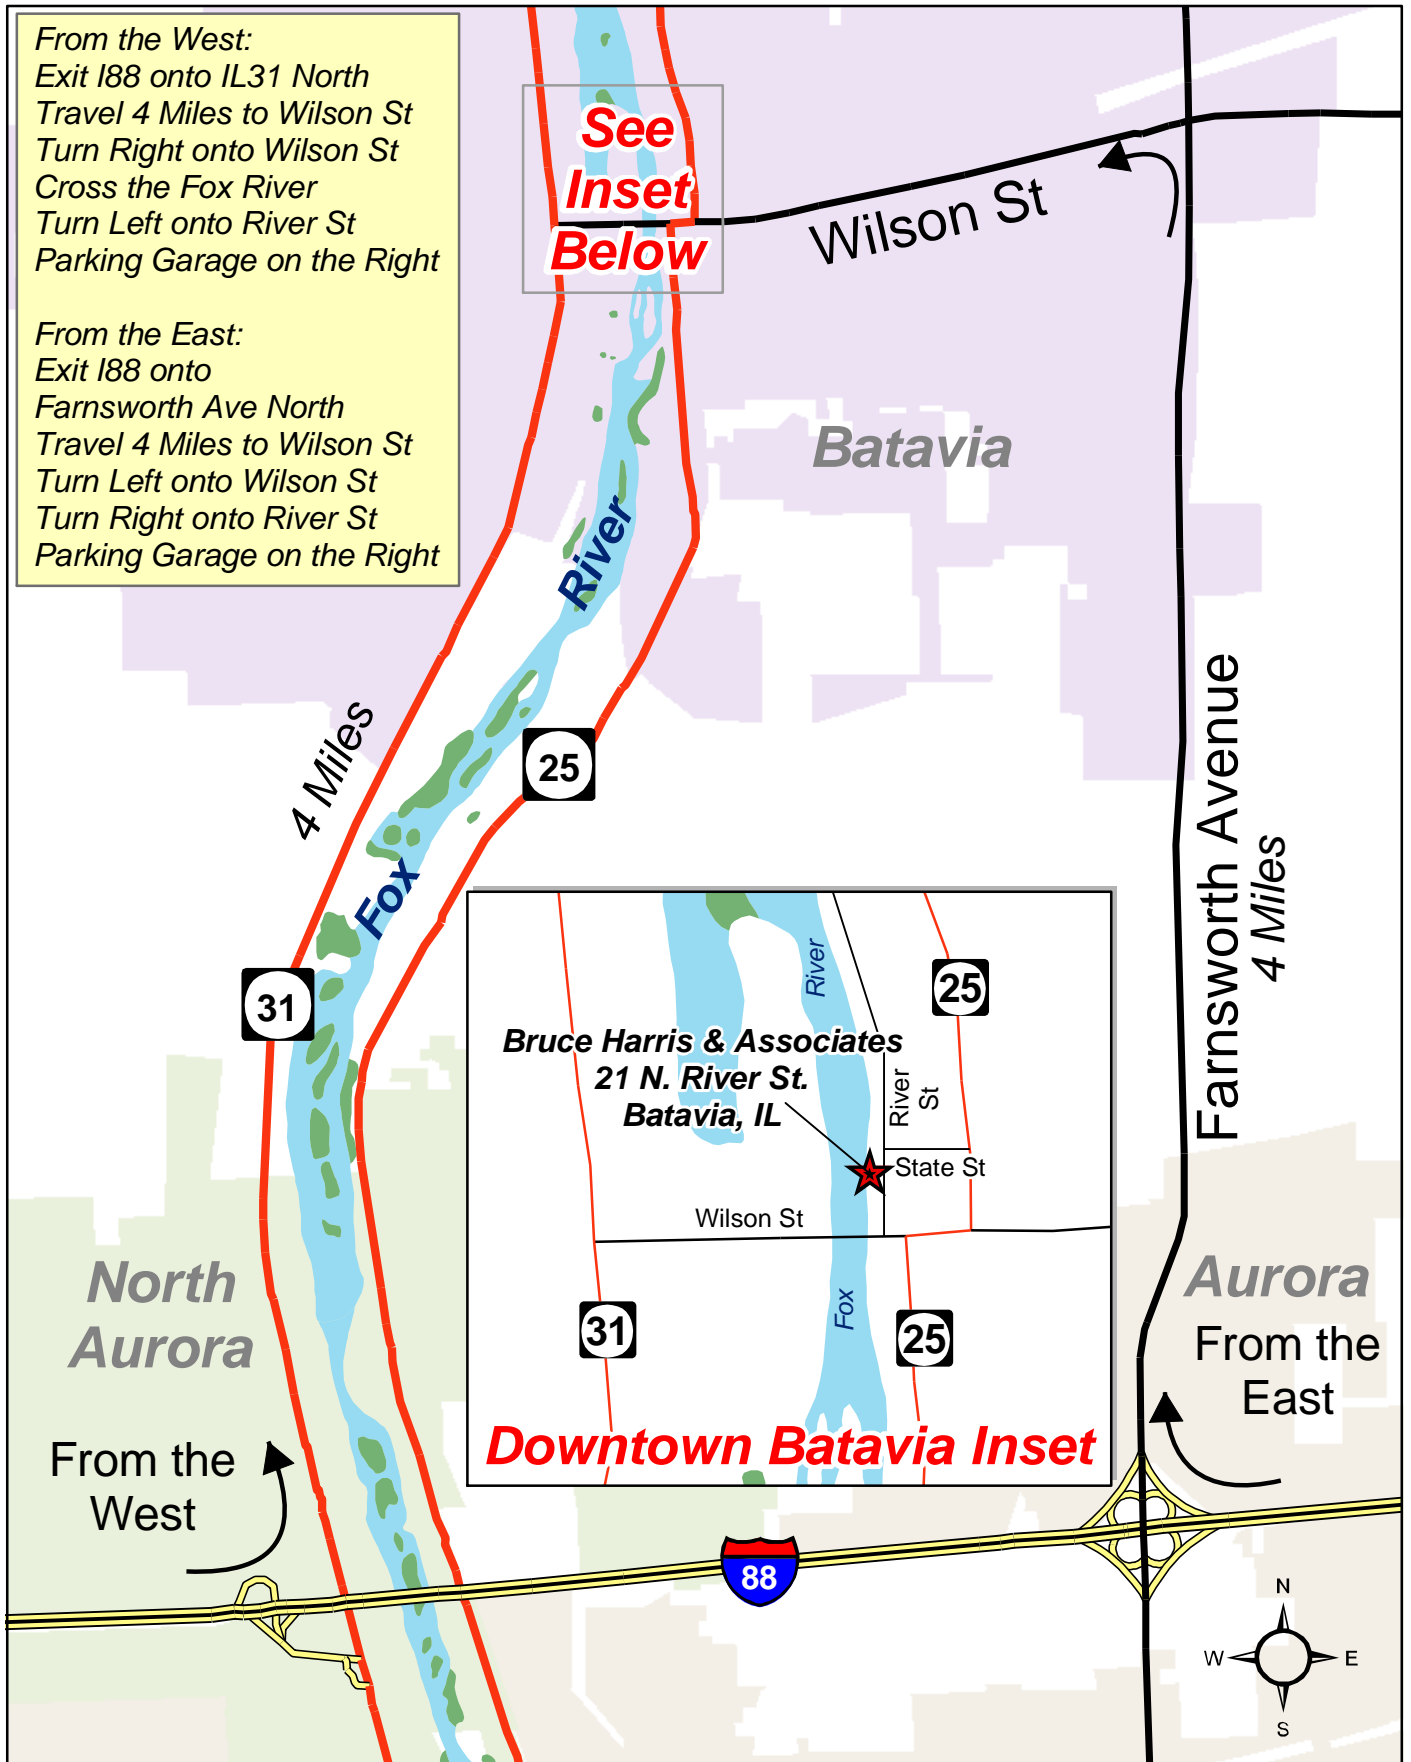

# Directions to Bruce Harris & Associates

*From the West:*  
Exit I88 onto IL31 North  
Travel 4 Miles to Wilson St  
Turn Right onto Wilson St  
Cross the Fox River  
Turn Left onto River St  
Parking Garage on the Right

*From the East:*  
Exit I88 onto  
Farnsworth Ave North  
Travel 4 Miles to Wilson St  
Turn Left onto Wilson St  
Turn Right onto River St  
Parking Garage on the Right

**See  
Inset  
Below**